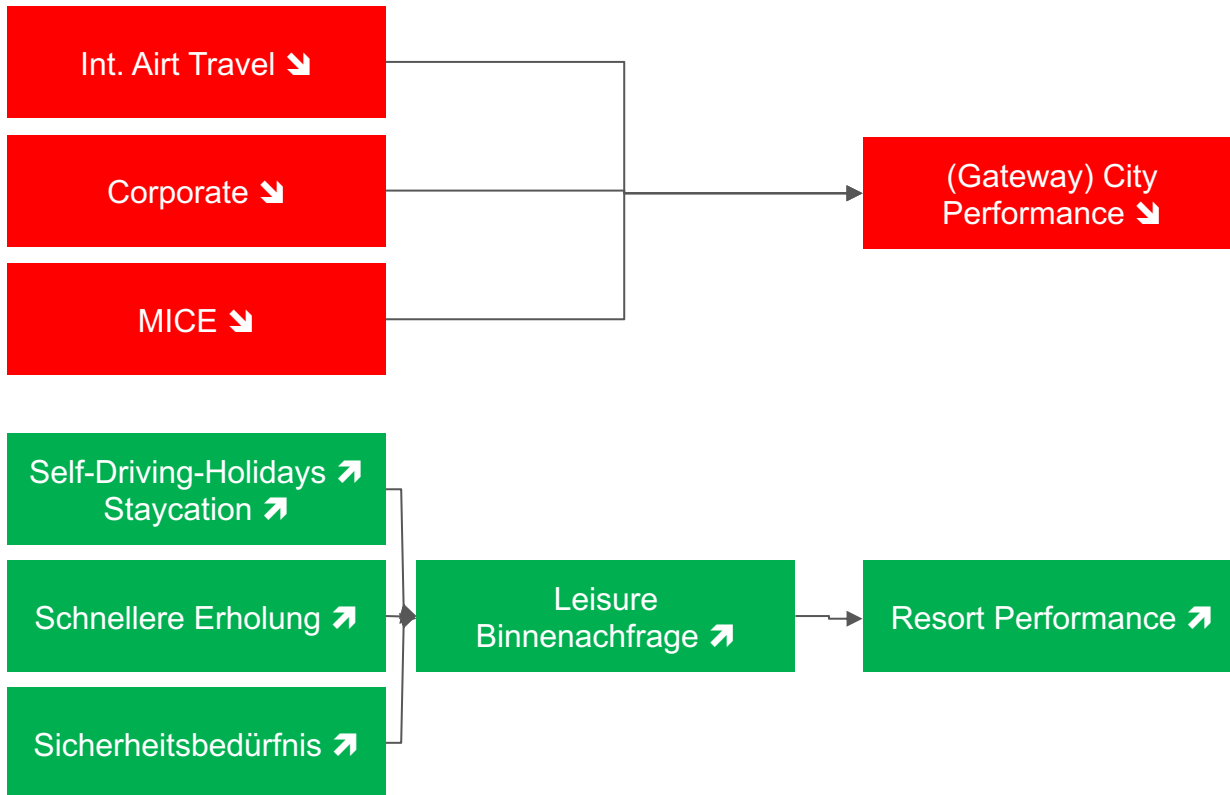

Operator:

- Pachtver
- HMAs im
- Gestaltungs

Woher kommt der
Sinneswandel ?

Ein Blick auf die ADR Entwicklung 2022 vs 2019

(Europe, nominal ADR% change to 2019, weeks ending 5 Feb-17 April, source STR 2022)

Was sind die Gründe?

Cause and Effect Hospitality Performance City / Resort AGS

Total Passenger Traffic: history and forecast

Quelle: Aviation Benefits, 2017,

Airports Council International (ACI), the Civil Air Navigation Services Organisation (CANSO), the International Air Transport Association (IATA) and the International Coordinating Council of Aerospace Industries Associations (ICCAIA).