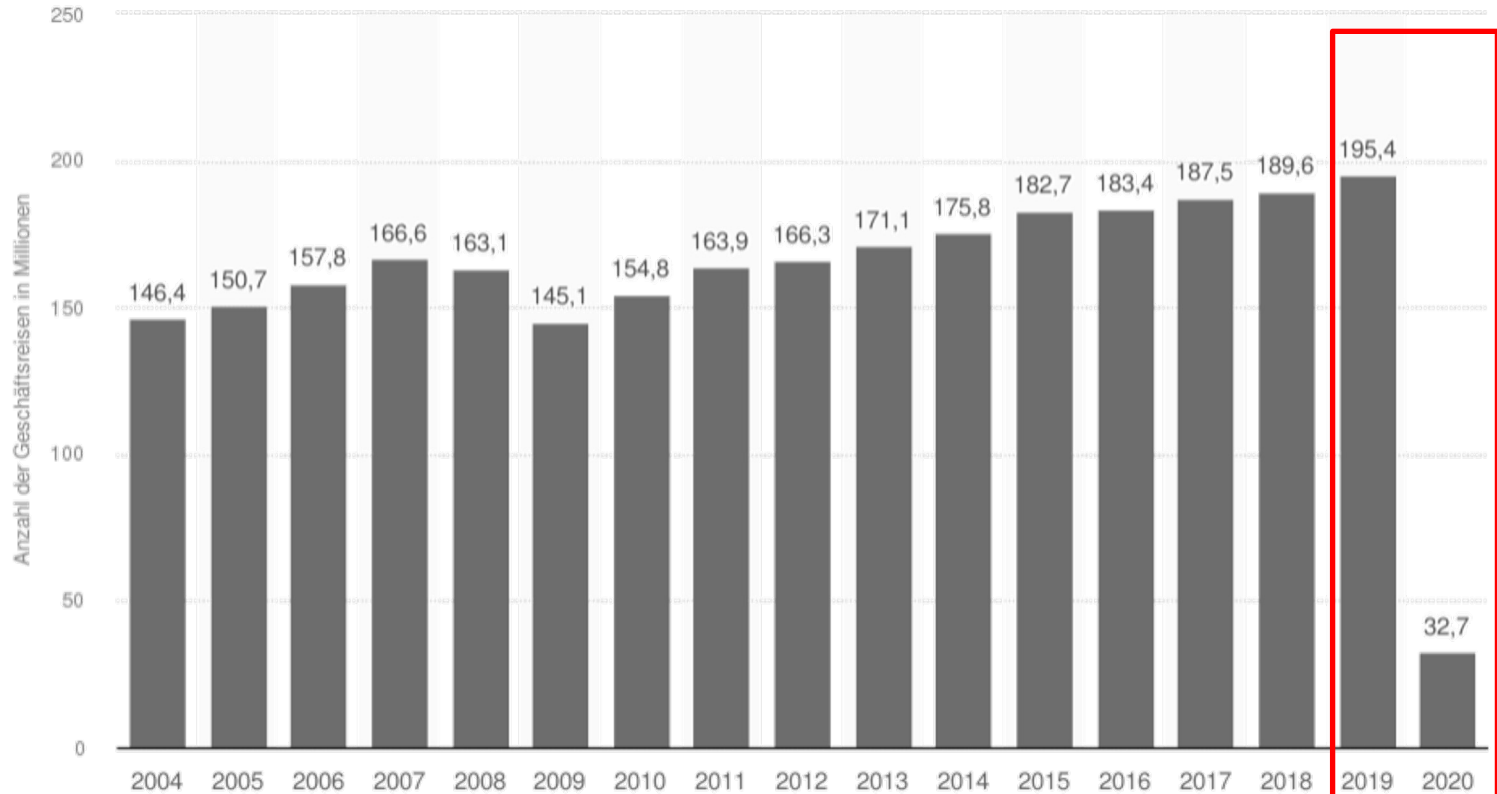

Airline - World Passenger Traffic Evolution 2045-22

Quelle: ICAO (International Civil Aviation Organization, UN 2022)

MICE - Anzahl Besucher überregionaler Messen in DE 2003 – 2020

(in Millionen, Quelle: statista, Deutsche Messestandorte)

Corporate – Anzahl Geschäftsreisen von DE Unternehmen 2004-2020

(in Millionen, Quelle: VDR 2022)

A black and white photograph of three men in suits sitting side-by-side. The man on the left is looking towards the center, the man in the middle is looking towards the right, and the man on the right has his arms crossed and is looking towards the center. The background is a plain, dark wall.